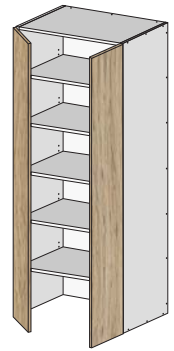

Tall Open No
Bottom

Tall Winerack

Appliance Units

Appliance Open

Appliance*

Appliance Pair*

Appliance Bifold*

Appliance Bifold
& Door*

Appliance Bifold Pair

Appliance Roll Up Door

*Available in left or right opening door configurations.

Door Tall Units

Tall Pull Out

Tall*

Tall No Bottom*

Tall Pair

Tall Pair No Bottom

Corner Tall Units

Tall Return*

Tall Return No Bottom*

Tall Return Pair*

Tall Return Pair
No Bottom*

Broom Units

Broom*