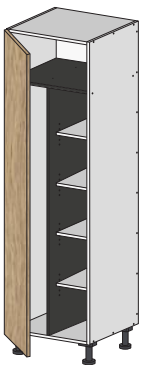

Tall Open No
Bottom

Tall Winerack

Appliance Units

Appliance Open

Appliance*

Appliance Pair*

Appliance Bifold*

Appliance Bifold
& Door*

Appliance Bifold Pair

Appliance Roll Up Door

*Available in left or right opening door configurations.

Door Tall Units

Tall Pull Out

Tall*

Tall No Bottom*

Tall Pair

Tall Pair No Bottom

Corner Tall Units

Tall Return*

Tall Return No Bottom*

Tall Return Pair*

Tall Return Pair
No Bottom*

Broom Units

Broom*

Broom No Bottom*

Broom Pair

Broom Pair No Bottom

Wall Oven Units

Wall Oven 1
Drawer

Wall Oven 2
Drawer

Wall Oven Micro
1 Drawer

Wall Oven Micro
2 Drawer