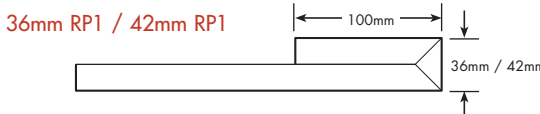

RETURN PANELS

18mm RP1 or RP2	21mm RP1 or RP2
36mm RP1 or RP2	42mm RP1 or RP2

‡ Limited stock.

◇ Supplied with Black backing

◆ Supplied with matching backing board

Available in Square edge doors & panels only.

For more information and door styles refer to the **polytec THERMOLAMINATED** doors & panels brochure. **polytec** recommend the use of 21mm MR MDF for style 4 doors.

The product is suitable for professionally prepared 2-pack polyurethane or similar coating systems. Water based paints do not tend to bond easily to melamine surfaces and as such, the use of acrylic or domestic oil based paint is not recommended. In all applications, the painting of melamine doors and panels should be referred to a reputable paint-trade professional.

polytec recommend the use of 21mm MR MDF for style 4 doors. For more information and door styles refer to the **polytec THERMOLAMINATED** doors & panels brochure.

ALUMINIUM framed doors

SATIN ALUMINIUM frames

42mm Frame

23mm / 19mm Shadow ‡

32mm / 10mm Shadow ‡

BRUSHED STAINLESS frames

23mm Frame

42mm Frame

23mm / 19mm Shadow ‡

32mm / 10mm Shadow ‡

BRUSHED Grey frames

2mm / 55mm Frame*

POLISHED PROFILE frame

1mm Frame*

BLACK ANODISED frames

1mm Frame *

2mm / 55mm Frame*

GLASS inserts

Clear

Mirror

Frosted

Starphire White

Starphire Black

Smokey Grey Mirror

*Frames only available with Mirror, Starphire White, Starphire Black and Smokey Grey Mirror inserts

‡ Limited Stock

ALFRESCO range

MATT COMPACT laminate inserts

Cinder

Gesso Lini ‡

Palace Teak ‡

Polar White

Stone Grey

Zinc Alloy ‡

WOODMATT COMPACT laminate inserts

Antico Oak

Coastal Oak

Empire Oak

Estella Oak

Notaio Walnut

Prime Oak

ALFRESCO doors are only available in 55mm Box Frame Profile with a 2mm Lip in Brushed Grey or Black Anodised finish.

‡ Limited stock,