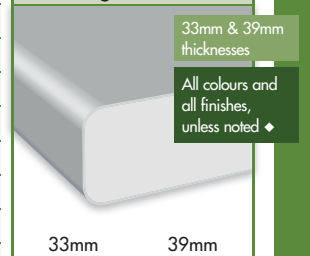

polytec is unable to guarantee our laminates when manufactured to a radius less than 10mm by other manufacturers due to the fact we have no control over any other manufacturers' process.

When ordering **polytec** products please quote the **Item Code**, **Edge Tape Code** and/or **Laminate Code** on your order form.

Products to be returned should be strapped for pick up.

3650 x 1220			2mm x 38mm 100m Un-glued
MATT			
9116	Alabaster	◆	na
5506	Aluminium	◆	na
26187	Amaro	◆	na
50532	Avion Grey	NEW ◆	na
26302	Biscuit	‡	na
26178	Black Wenge	◆	na
47658	Blossom White	◆	na
8560	Café Cream	◆	na
47657	Canterbury Grey	◆	na
8563	Caraway	‡	na
26173	Cavia Lini	◆	na
26181	Char Oak	◆	na
26301	Cinder	◆	na
26174	Crema Lini	◆	na
26176	European Walnut	◆	na
50775	Ferro	NEW ◆	na
26308	Greige	◆	na
33382	Husk	◆	na
33380	Jamaican Walnut	◆	na
26186	Latte Lini	‡	na
47124	Maison Oak	◆	na
9118	Malt	◆	na
8564	Moss Grey	◆	na
26179	Natural Oak	◆	na
33393	Nickel	◆	na
50533	Nouveau Grey	NEW ◆	na
49700	Oxford	◆	na
12481	Provence Wood	‡	na
8566	Snowgum	‡	na
25309	Soft Walnut	◆	na
25307	Stone Grey	◆	46692 ‡
26306	Strata Grey	◆	na
26311	Taupe	◆	na
26182	Tessuto Milan	◆	na
42866	Titanium	◆	41983 ‡
5544	Tuross Oak	◆	19297 ‡
26183	White Mist	◆	na
33388	Whitewood	◆	na
ITEM CODE TEXTURE			
2416	Alabaster	‡	na
3650 x 1220		1mm x 38mm 100m Un-glued	1mm x 55mm 100m Un-glued
ITEM CODE WOODMATT			
51202	Bespoke	na	na
47234	Black	47393	47633
51204	Cinder	na	na
50544	Rojo Walnut	50308	na
51205	Serene	na	na
51206	Silk	na	na

EDGE PROFILES

Tight Form