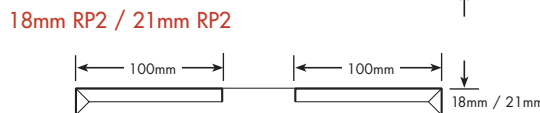

RETURN PANELS

18mm RP1 or RP2	21mm RP1 or RP2
36mm RP1 or RP2	42mm RP1 or RP2

‡ Limited stock.

◇ Supplied with Black backing

◆ Supplied with matching backing board

Available in Square edge doors & panels only.

For more information and door styles refer to the **polytec THERMOLAMINATED** doors & panels brochure. **polytec** recommend the use of 21mm MR MDF for style 4 doors.

The product is suitable for professionally prepared 2-pack polyurethane or similar coating systems. Water based paints do not tend to bond easily to melamine surfaces and as such, the use of acrylic or domestic oil based paint is not recommended. In all applications, the painting of melamine doors and panels should be referred to a reputable paint-trade professional.

polytec recommend the use of 21mm MR MDF for style 4 doors. For more information and door styles refer to the **polytec THERMOLAMINATED** doors & panels brochure.

ALUMINIUM framed doors

SATIN ALUMINIUM frames

42mm Frame

23mm / 19mm Shadow ‡

32mm / 10mm Shadow ‡

BRUSHED STAINLESS frames

23mm Frame

42mm Frame

23mm / 19mm Shadow ‡

32mm / 10mm Shadow ‡

BRUSHED Grey frames

2mm / 55mm Frame*

POLISHED PROFILE frame

1mm Frame*

BLACK ANODISED frames

1mm Frame *

2mm / 55mm Frame*

GLASS inserts

Clear

Mirror

Frosted

Starphire White

Starphire Black

Smokey Grey Mirror

*Frames only available with Mirror, Starphire White, Starphire Black and Smokey Grey Mirror inserts

‡ Limited Stock

ALFRESCO range

MATT COMPACT laminate inserts

Cinder

Gesso Lini ‡

Palace Teak ‡

Polar White

Stone Grey

Zinc Alloy ‡

WOODMATT COMPACT laminate inserts

Antico Oak

Coastal Oak

Empire Oak

Estella Oak

Notaio Walnut

Prime Oak

ALFRESCO doors are only available in 55mm Box Frame Profile with a 2mm Lip in Brushed Grey or Black Anodised finish.

‡ Limited stock,