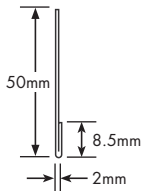

Straight Heat Deflector