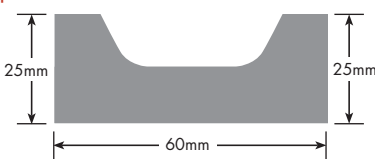

C Shaped Recessed Rail