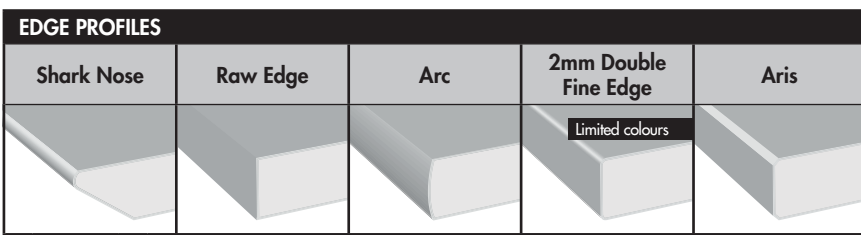

HIGH IMPACT laminated board, 3600x1200

THICKNESS	SUBSTRATE
16mm	Single Sided MR Particle
16mm	Double Sided MR Particle
18mm	Single Sided MR MDF E-Zero
18mm	Double Sided MR MDF E-Zero
25mm	Single Sided MR MDF E-Zero
25mm	Double Sided MR MDF E-Zero
33mm	Single Sided MR LDF E-Zero
33mm	Double Sided MR LDF E-Zero
39mm	Single Sided MR LDF E-Zero
39mm	Double Sided MR LDF E-Zero

Nominal board thickness is substrate only. Add 0.7mm for single sided laminate and 1.4mm for double sided laminate.

MAGNETIC laminated board, 3600x1200

ITEM CODE	COLOUR	FINISH	THICKNESS	SHEET SIZE
53171	White Magnetic	Gloss	18mm	3080 x 1200
53172	White Magnetic	Gloss	20mm	3080 x 1200
53173	White Magnetic	Gloss	23mm	3080 x 1200

15mm XENOLITH, 3660x1830

ITEM CODE	COLOUR	FINISH
48007	Calacutta D'oro	Smooth
48008	Calacutta Grey	Smooth
48384	Grey Cement	Smooth
50322	Portland Stone	Smooth

◇ Available in 2mm Double Fine Edge.

COMMERCIAL range

Laminate 3650x1360, 3650x680, 1825x1360, 1825x680, 3650x1220

	FINISH	3650 x 1360	3650 x 680	1825 x 1360	1825 x 680	3650 x 1220
ex NSW/VIC/QLD		ITEM CODE				
Artisan Oak	Matt	12483	13043	13044	13045	na
Belgian Oak	Matt	12485	13046	13047	13048	na
Black	Matt	45847	45848	45850	45849	na
Black	Texture	6711	8776	8846	8916	na
Cavia Lini	Matt	na	na	na	na	26173
Cinder	Matt	na	na	na	na	26301
Gesso Lini	Matt	11183	13052	13053	13054	na
Maison Oak	Matt	na	na	na	na	47124
Marni Lini	Matt	26170	26346	26347	26348	
Natural Oak	Matt	na	na	na	na	26179
Natural White	Matt	11173	13105	13106	13107	na
Nickel	Matt	na	na	na	na	33393
Nouveau Grey	NEW Matt	na	na	na	na	50533
Oyster Grey	Matt	11175	13068	13069	13070	na
Parchment	Matt	11168	13102	13103	13104	na
Polar White	Matt	11606	13074	13075	13076	na
Rocco Lini	Matt	12469	13089	13090	13091	na
Shannon Oak	Matt	14915	9486	9487	9488	na
Soft Walnut	Matt	na	na	na	na	25309
Stone Grey	Matt	na	na	na	na	25307
Storm	Matt	12471	13117	13118	13119	na
Titanium	Matt	na	na	na	na	42866
Truffle Lini	Matt	11641	13099	13100	13101	na
Tuross Oak	Matt	na	na	na	na	5544

ITEM CODE	COLOUR	FINISH	THICKNESS	SHEET SIZE
52080	White Magnetic	Gloss	1mm	3080 x 1220

White Magnetic Gloss laminate is a non post formable product.

RAVINE laminate, 3650x1220, Full Sheet Only

ITEM CODE	TIMBERPRINT RAVINE
43803 ▲	Aegean Oak
42707	Black Wenge
42708	Bleached Walnut
43800 ▲	Byzantine Oak
42709	Café Oak
42710	Char Oak
43798 ▲	Carmine Oak
43797 ▲	Citrine Oak
46772 ▲	Distressed Wood ◆
42711	Drifted Oak
43802 ▲	Madeira Oak
42712	Maison Oak
42713	Maroso Milan
42714	Natural Oak
46456 ▲	Notaio Walnut
43796 ▲	Peacock Oak
43799 ▲	Persian Oak
43801 ▲	Saffron Oak
42715	Satra Wood
42716	Sepia Oak
42717	Soft Walnut
42718	Tessuto Milan
43795 ▲	Verde Oak