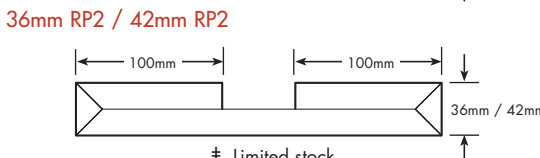

‡ Limited stock.

◇ Supplied with Black backing

◆ Supplied with matching backing board

Available in Square edge doors & panels only.

For more information and door styles refer to the **polytec THERMOLAMINATED** doors & panels brochure. **polytec** recommend the use of 21mm MR MDF for style 4 doors.

The product is suitable for professionally prepared 2-pack polyurethane or similar coating systems. Water based paints do not tend to bond easily to melamine surfaces and as such, the use of acrylic or domestic oil based paint is not recommended. In all applications, the painting of melamine doors and panels should be referred to a reputable paint-trade professional.

polytec recommend the use of 21mm MR MDF for style 4 doors. For more information and door styles refer to the **polytec THERMOLAMINATED** doors & panels brochure.

ALUMINIUM framed doors

SATIN ALUMINIUM frames

42mm Frame

23mm / 19mm Shadow ‡

32mm / 10mm Shadow ‡

BRUSHED STAINLESS frames

23mm Frame

42mm Frame

23mm / 19mm Shadow ‡

32mm / 10mm Shadow ‡

BRUSHED Grey frames

2mm / 55mm Frame*

POLISHED PROFILE frame

1mm Frame*

BLACK ANODISED frames

1mm Frame *

2mm / 55mm Frame*

GLASS inserts

Clear

Mirror

Frosted

Starphire White

Starphire Black

Smokey Grey Mirror

*Frames only available with Mirror, Starphire White, Starphire Black and Smokey Grey Mirror inserts

‡ Limited Stock

ALFRESCO range

MATT COMPACT laminate inserts

Cinder

Gesso Lini ‡

Palace Teak ‡

Polar White

Stone Grey

Zinc Alloy ‡

WOODMATT COMPACT laminate inserts

Antico Oak

Coastal Oak

Empire Oak

Estella Oak

Notaio Walnut

Prime Oak

ALFRESCO doors are only available in 55mm Box Frame Profile with a 2mm Lip in Brushed Grey or Black Anodised finish.

‡ Limited stock,