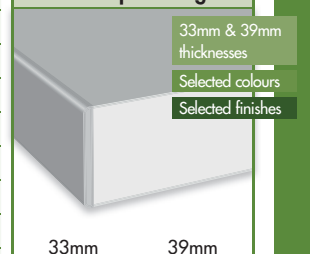

EDGE PROFILES

Tight Form

10/10 Radius

Square Edge Laminate

2mm Square Edge

1mm Square Edge

HIGH IMPACT laminated board, 3600x1200

| THICKNESS | SUBSTRATE |
|-----------|----------------------------|
| 16mm | Single Sided MR Particle |
| 16mm | Double Sided MR Particle |
| 18mm | Single Sided MR MDF E-Zero |
| 18mm | Double Sided MR MDF E-Zero |
| 25mm | Single Sided MR MDF E-Zero |
| 25mm | Double Sided MR MDF E-Zero |
| 33mm | Single Sided MR LDF E-Zero |
| 33mm | Double Sided MR LDF E-Zero |
| 39mm | Single Sided MR LDF E-Zero |
| 39mm | Double Sided MR LDF E-Zero |

Nominal board thickness is substrate only. Add 0.7mm for single sided laminate and 1.4mm for double sided laminate.

MAGNETIC laminated board, 3600x1200

| ITEM CODE | COLOUR | FINISH | THICKNESS | SHEET SIZE |
|-----------|----------------|--------|-----------|-------------|
| 53171 | White Magnetic | Gloss | 18mm | 3080 x 1200 |
| 53172 | White Magnetic | Gloss | 20mm | 3080 x 1200 |
| 53173 | White Magnetic | Gloss | 23mm | 3080 x 1200 |