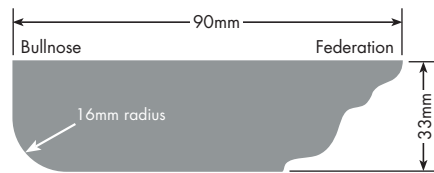

SOLID TEXTURE	
Alabaster	‡
Cappuccino	‡
Classic White	
Designer White	
Malt	
Mountain Pepper	‡
New Antique White	
Porcelain	‡
Snowgum	‡
Ultra White	‡
SOLID ASHGRAIN	
Antique	‡
Classic White	
SOLID MATT	
Alabaster	
Amaro	
Antique	
Black	◇
Blossom White	
Café Cream	
Canterbury Grey	
Cinder	◇
Classic White	
Greige	
Malt	
Oxford	◆
Oyster Grey	
Porcelain	
Stone Grey	
Strata Grey	
Taupe	
Ultra White	
SOLID GLOSS	
Alabaster	
Amaro	
Café Cream	‡
Classic White	
Malt	‡
Mountain Pepper	‡
New Antique White	
Porcelain	
Snowgum	‡
Stone Grey	
Strata Grey	‡
Ultra White	
TIMBERPRINT	
New Nepean Beech Gloss	‡
New Nepean Beech Matt	‡
STUDIO RANGE	
Black Gloss	◇
Black Natura	◇
Bottega Oak Woodmatt	◆
Chateau Oak Ravine	
Estella Oak Woodmatt	◆
Florentine Walnut Woodmatt	◆
Grey Oak Natura	◇
Gunship Metallic Gloss	◇ ‡
Latino Oak Ravine	‡
Light Oak Ravine	
Onyx Finesse Gloss	◇ ‡
Prime Oak Woodmatt	◆
Regal White Pearl Gloss	
Silver Metallic Gloss	‡
Tempest Woodgrain	◇
Vittoria Pearl Gloss	‡

THERMOLAMINATED accessories

FOIL SHEET

1600 x 1300

3300 x 1300

CAPPING

90 x 2400 lengths

90 x 3000 lengths

RECESSED RAILS

C Shaped Recessed Rail, 2400 lengths

L Shaped Recessed Rail, 2400 lengths