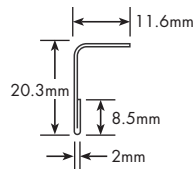

Angled Heat Deflector