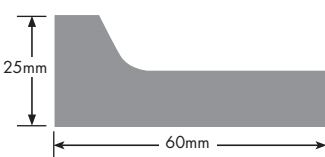

L Shaped Recessed Rail

HEAT DEFLECTORS

Options	Lengths	Colours
Straight	750 & 2400	Stainless Steel
Angled