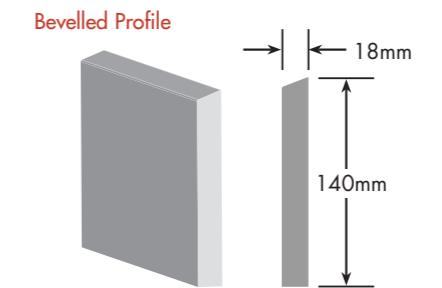

HEAT DEFLECTORS		
Options	Lengths	Colours
Straight	750 & 2400	Stainless Steel
Angled	750 & 2400	Stainless Steel

MOULDINGS - Not available in Gloss	
Bevelled Profile, 3115 lengths	
Traditional Profile, 3115 lengths	