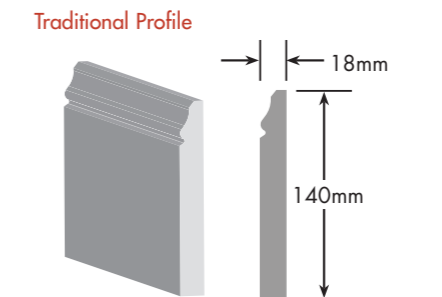

HEAT DEFLECTORS		
Options	Lengths	Colours
Straight	750 & 2400	Stainless Steel
Angled	750 & 2400	Stainless Steel

MOULDINGS - Not available in Gloss	
Bevelled Profile, 3115 lengths	
Traditional Profile, 3115 lengths	