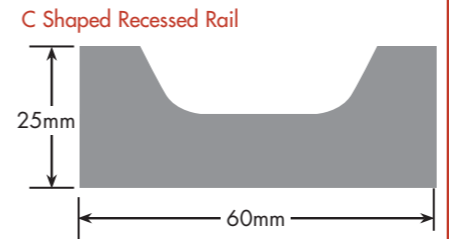

SOLID TEXTURE	
Cappuccino	†
Classic White	
Designer White	
Malt	†
Mountain Pepper	†
New Antique White	†
Porcelain	†
Snowgum	†
Ultra White	†
SOLID ASHGRAIN	
Antique	†
Classic White	
SOLID MATT	
Antique	
Classic White	
Ultra White	
SOLID SMOOTH	
Agave	
Alabaster	
Amaro	
Aston White	
Black	◇
Blossom White	
Café Cream	
Canterbury Grey	
Cinder	◇
Elemental Grey	
Ferro	
Forage	
Gossamer White	
Greige	
Malt	
Mercurio Grey	
Nouveau Grey	
Oxford	◆
Oyster Grey	
Pallido	
Oasis	
Porcelain	
Strata Grey	
Stone Grey	
Taupe	
Topiary	
Verdelho	

SOLID GLOSS	
Alabaster	
Amaro	
Classic White	
Malt	†
New Antique White	
Porcelain	
Snowgum	†
Stone Grey	
Ultra White	
TIMBERPRINT	
New Nepean Beech Gloss	†
New Nepean Beech Matt	†
STUDIO RANGE	
Black Gloss	◇
Black Natura	◇
Bottega Oak Woodmatt	◆
Chateau Oak Ravine	
Coastal Oak Woodmatt	◆
Estella Oak Woodmatt	◆
Florentine Walnut Woodmatt	◆
Grey Oak Natura	◇
Latino Oak Ravine	†
Light Oak Ravine	
Prime Oak Woodmatt	◆
Regal White Pearl Gloss	
Silver Metallic Gloss	†
Tempest Woodgrain	◇
Vittoria Pearl Gloss	†

† Limited stock. ◇ Supplied with Black backing ◆ Supplied with matching backing board
For more information and door styles refer to the **polytec THERMOLAMINATED** doors & panels brochure.
polytec recommend the use of 21mm MR MDF for style 4 doors.

FOIL SHEET
1600 x 1300
3300 x 1300

RECESSED RAILS
C Shaped Recessed Rail, 2400 lengths
L Shaped Recessed Rail, 2400 lengths