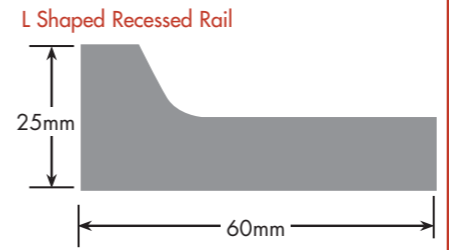

SOLID TEXTURE	
Cappuccino	†
Classic White	
Designer White	
Malt	†
Mountain Pepper	†
New Antique White	†
Porcelain	†
Snowgum	†
Ultra White	†
SOLID ASHGRAIN	
Antique	†
Classic White	
SOLID MATT	
Antique	
Classic White	
Ultra White	
SOLID SMOOTH	
Agave	
Alabaster	
Amaro	
Aston White	
Black	◇
Blossom White	
Café Cream	
Canterbury Grey	
Cinder	◇
Elemental Grey	
Ferro	
Forage	
Gossamer White	
Greige	
Malt	
Mercurio Grey	
Nouveau Grey	
Oxford	◆
Oyster Grey	
Pallido	
Oasis	
Porcelain	
Strata Grey	
Stone Grey	
Taupe	
Topiary	
Verdelho	

SOLID GLOSS	
Alabaster	
Amaro	
Classic White	
Malt	†
New Antique White	
Porcelain	
Snowgum	†
Stone Grey	
Ultra White	
TIMBERPRINT	
New Nepean Beech Gloss	†
New Nepean Beech Matt	†
STUDIO RANGE	
Black Gloss	◇
Black Natura	◇
Bottega Oak Woodmatt	◆
Chateau Oak Ravine	
Coastal Oak Woodmatt	◆
Estella Oak Woodmatt	◆
Florentine Walnut Woodmatt	◆
Grey Oak Natura	◇
Latino Oak Ravine	†
Light Oak Ravine	
Prime Oak Woodmatt	◆
Regal White Pearl Gloss	
Silver Metallic Gloss	†
Tempest Woodgrain	◇
Vittoria Pearl Gloss	†

† Limited stock. ◇ Supplied with Black backing ◆ Supplied with matching backing board
For more information and door styles refer to the **polytec THERMOLAMINATED** doors & panels brochure.
polytec recommend the use of 21mm MR MDF for style 4 doors.

FOIL SHEET
1600 x 1300
3300 x 1300

RECESSED RAILS
C Shaped Recessed Rail, 2400 lengths
L Shaped Recessed Rail, 2400 lengths