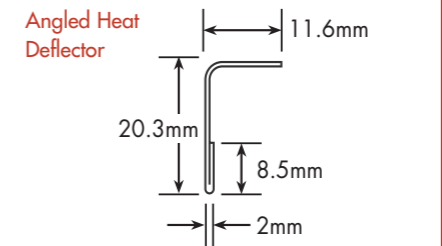

HEAT DEFLECTORS		
Options	Lengths	Colours
Straight	750 & 2400	Stainless Steel
Angled	750 & 2400	Stainless Steel

MOULDINGS - Not available in Gloss	
Bevelled Profile, 3115 lengths	
Traditional Profile, 3115 lengths	