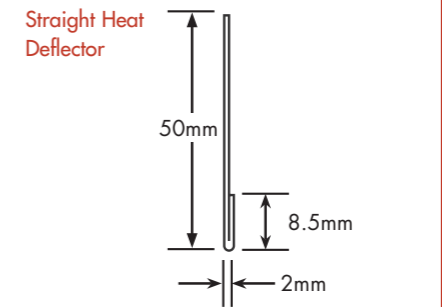

HEAT DEFLECTORS		
Options	Lengths	Colours
Straight	750 & 2400	Stainless Steel
Angled	750 & 2400	Stainless Steel

MOULDINGS - Not available in Gloss	
Bevelled Profile, 3115 lengths	
Traditional Profile, 3115 lengths	